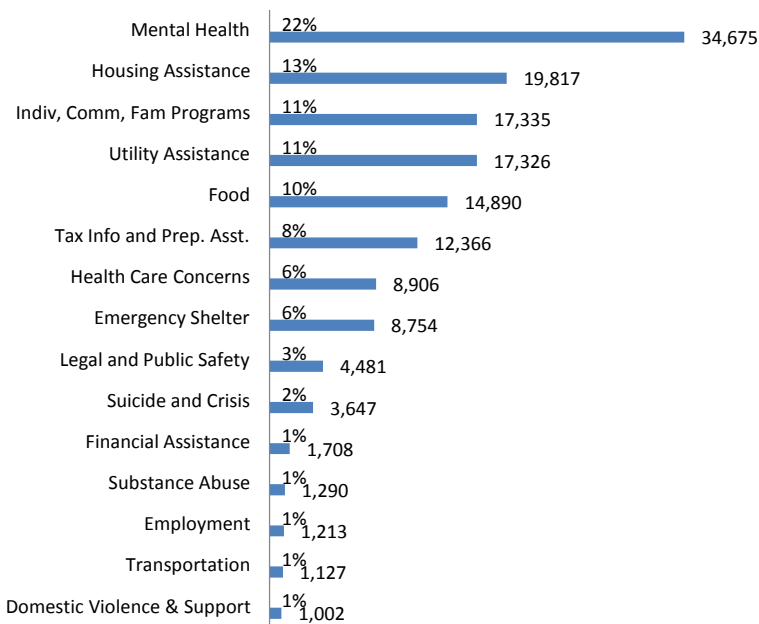

Problems/Needs Identified

Calls by Jurisdiction

Allegany	1,221	1%	Charles	610	0%	Prince George's	25,947	20%
Anne Arundel	4,055	3%	Dorchester	668	1%	Queen Anne's	615	0%
Baltimore	16,819	13%	Frederick	8,780	7%	Saint Mary's	231	0%
Baltimore City	44,620	34%	Garrett	131	0%	Somerset	684	1%
Calvert	499	0%	Harford	1,686	1%	Talbot	426	0%
Caroline	662	1%	Howard	1,882	1%	Washington	984	1%
Carroll	1,211	1%	Kent	403	0%	Wicomico	6,207	5%
Cecil	1,544	1%	Montgomery*	7,453	6%	Worcester	2,238	2%