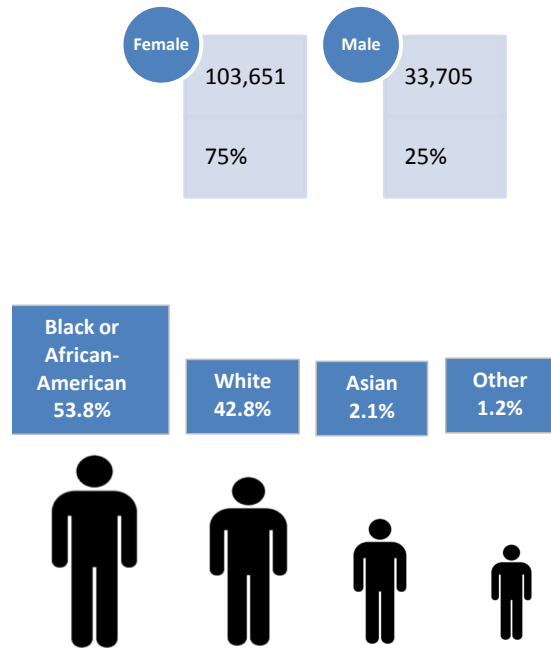

Problems/Needs Identified

Calls by Jurisdiction

Allegany	1,221	1%	Charles	610	0%	Prince George's	25,947	20%
Anne Arundel	4,055	3%	Dorchester	668	1%	Queen Anne's	615	0%
Baltimore	16,819	13%	Frederick	8,780	7%	Saint Mary's	231	0%
Baltimore City	44,620	34%	Garrett	131	0%	Somerset	684	1%
Calvert	499	0%	Harford	1,686	1%	Talbot	426	0%
Caroline	662	1%	Howard	1,882	1%	Washington	984	1%
Carroll	1,211	1%	Kent	403	0%	Wicomico	6,207	5%
Cecil	1,544	1%	Montgomery*	7,453	6%	Worcester	2,238	2%