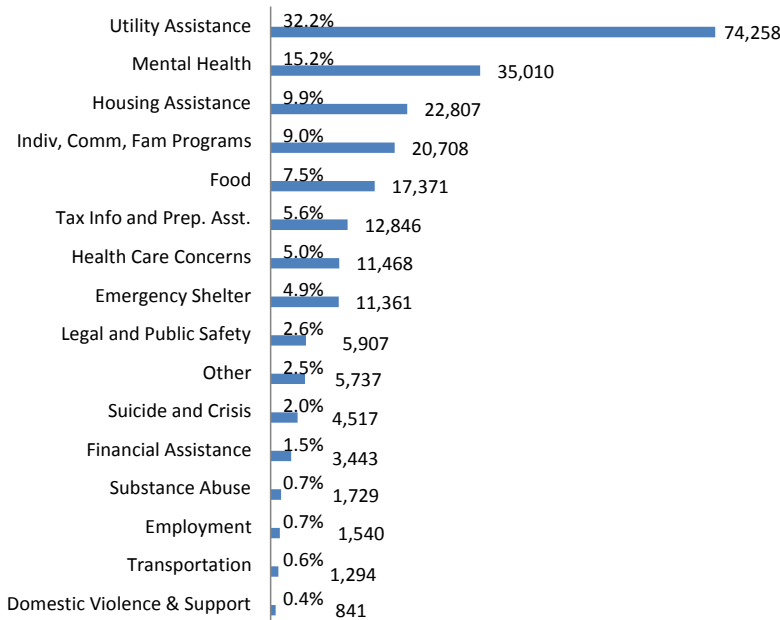

Problems/Needs Identified

Calls by Jurisdiction

Allegany	972	0.5%	Charles	891	0.4%	Prince George's	75,997	38.2%
Anne Arundel	5,368	2.7%	Dorchester	583	0.3%	Queen Anne's	423	0.2%
Baltimore	21,534	10.8%	Frederick	8,938	4.5%	Saint Mary's	258	0.1%
Baltimore City	56,187	28.3%	Garrett	123	0.1%	Somerset	442	0.2%
Calvert	455	0.2%	Harford	2,845	1.4%	Talbot	304	0.2%
Caroline	624	0.3%	Howard	3,490	1.8%	Washington	1,165	0.6%
Carroll	1,370	0.7%	Kent	349	0.2%	Wicomico	4,087	2.1%
Cecil	1,452	0.7%	Montgomery*	8,716	4.4%	Worcester	2,302	1.2%