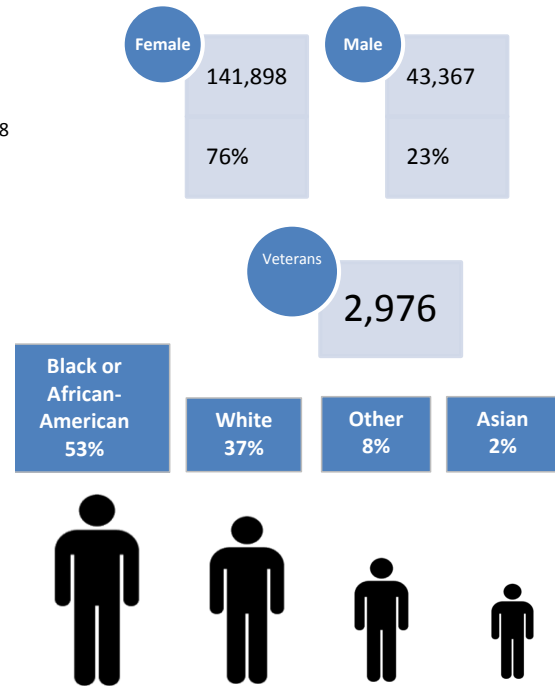

Problems/Needs Identified

Calls by Jurisdiction

Allegany	972	0.5%	Charles	891	0.4%	Prince George's	75,997	38.2%
Anne Arundel	5,368	2.7%	Dorchester	583	0.3%	Queen Anne's	423	0.2%
Baltimore	21,534	10.8%	Frederick	8,938	4.5%	Saint Mary's	258	0.1%
Baltimore City	56,187	28.3%	Garrett	123	0.1%	Somerset	442	0.2%
Calvert	455	0.2%	Harford	2,845	1.4%	Talbot	304	0.2%
Caroline	624	0.3%	Howard	3,490	1.8%	Washington	1,165	0.6%
Carroll	1,370	0.7%	Kent	349	0.2%	Wicomico	4,087	2.1%
Cecil	1,452	0.7%	Montgomery*	8,716	4.4%	Worcester	2,302	1.2%